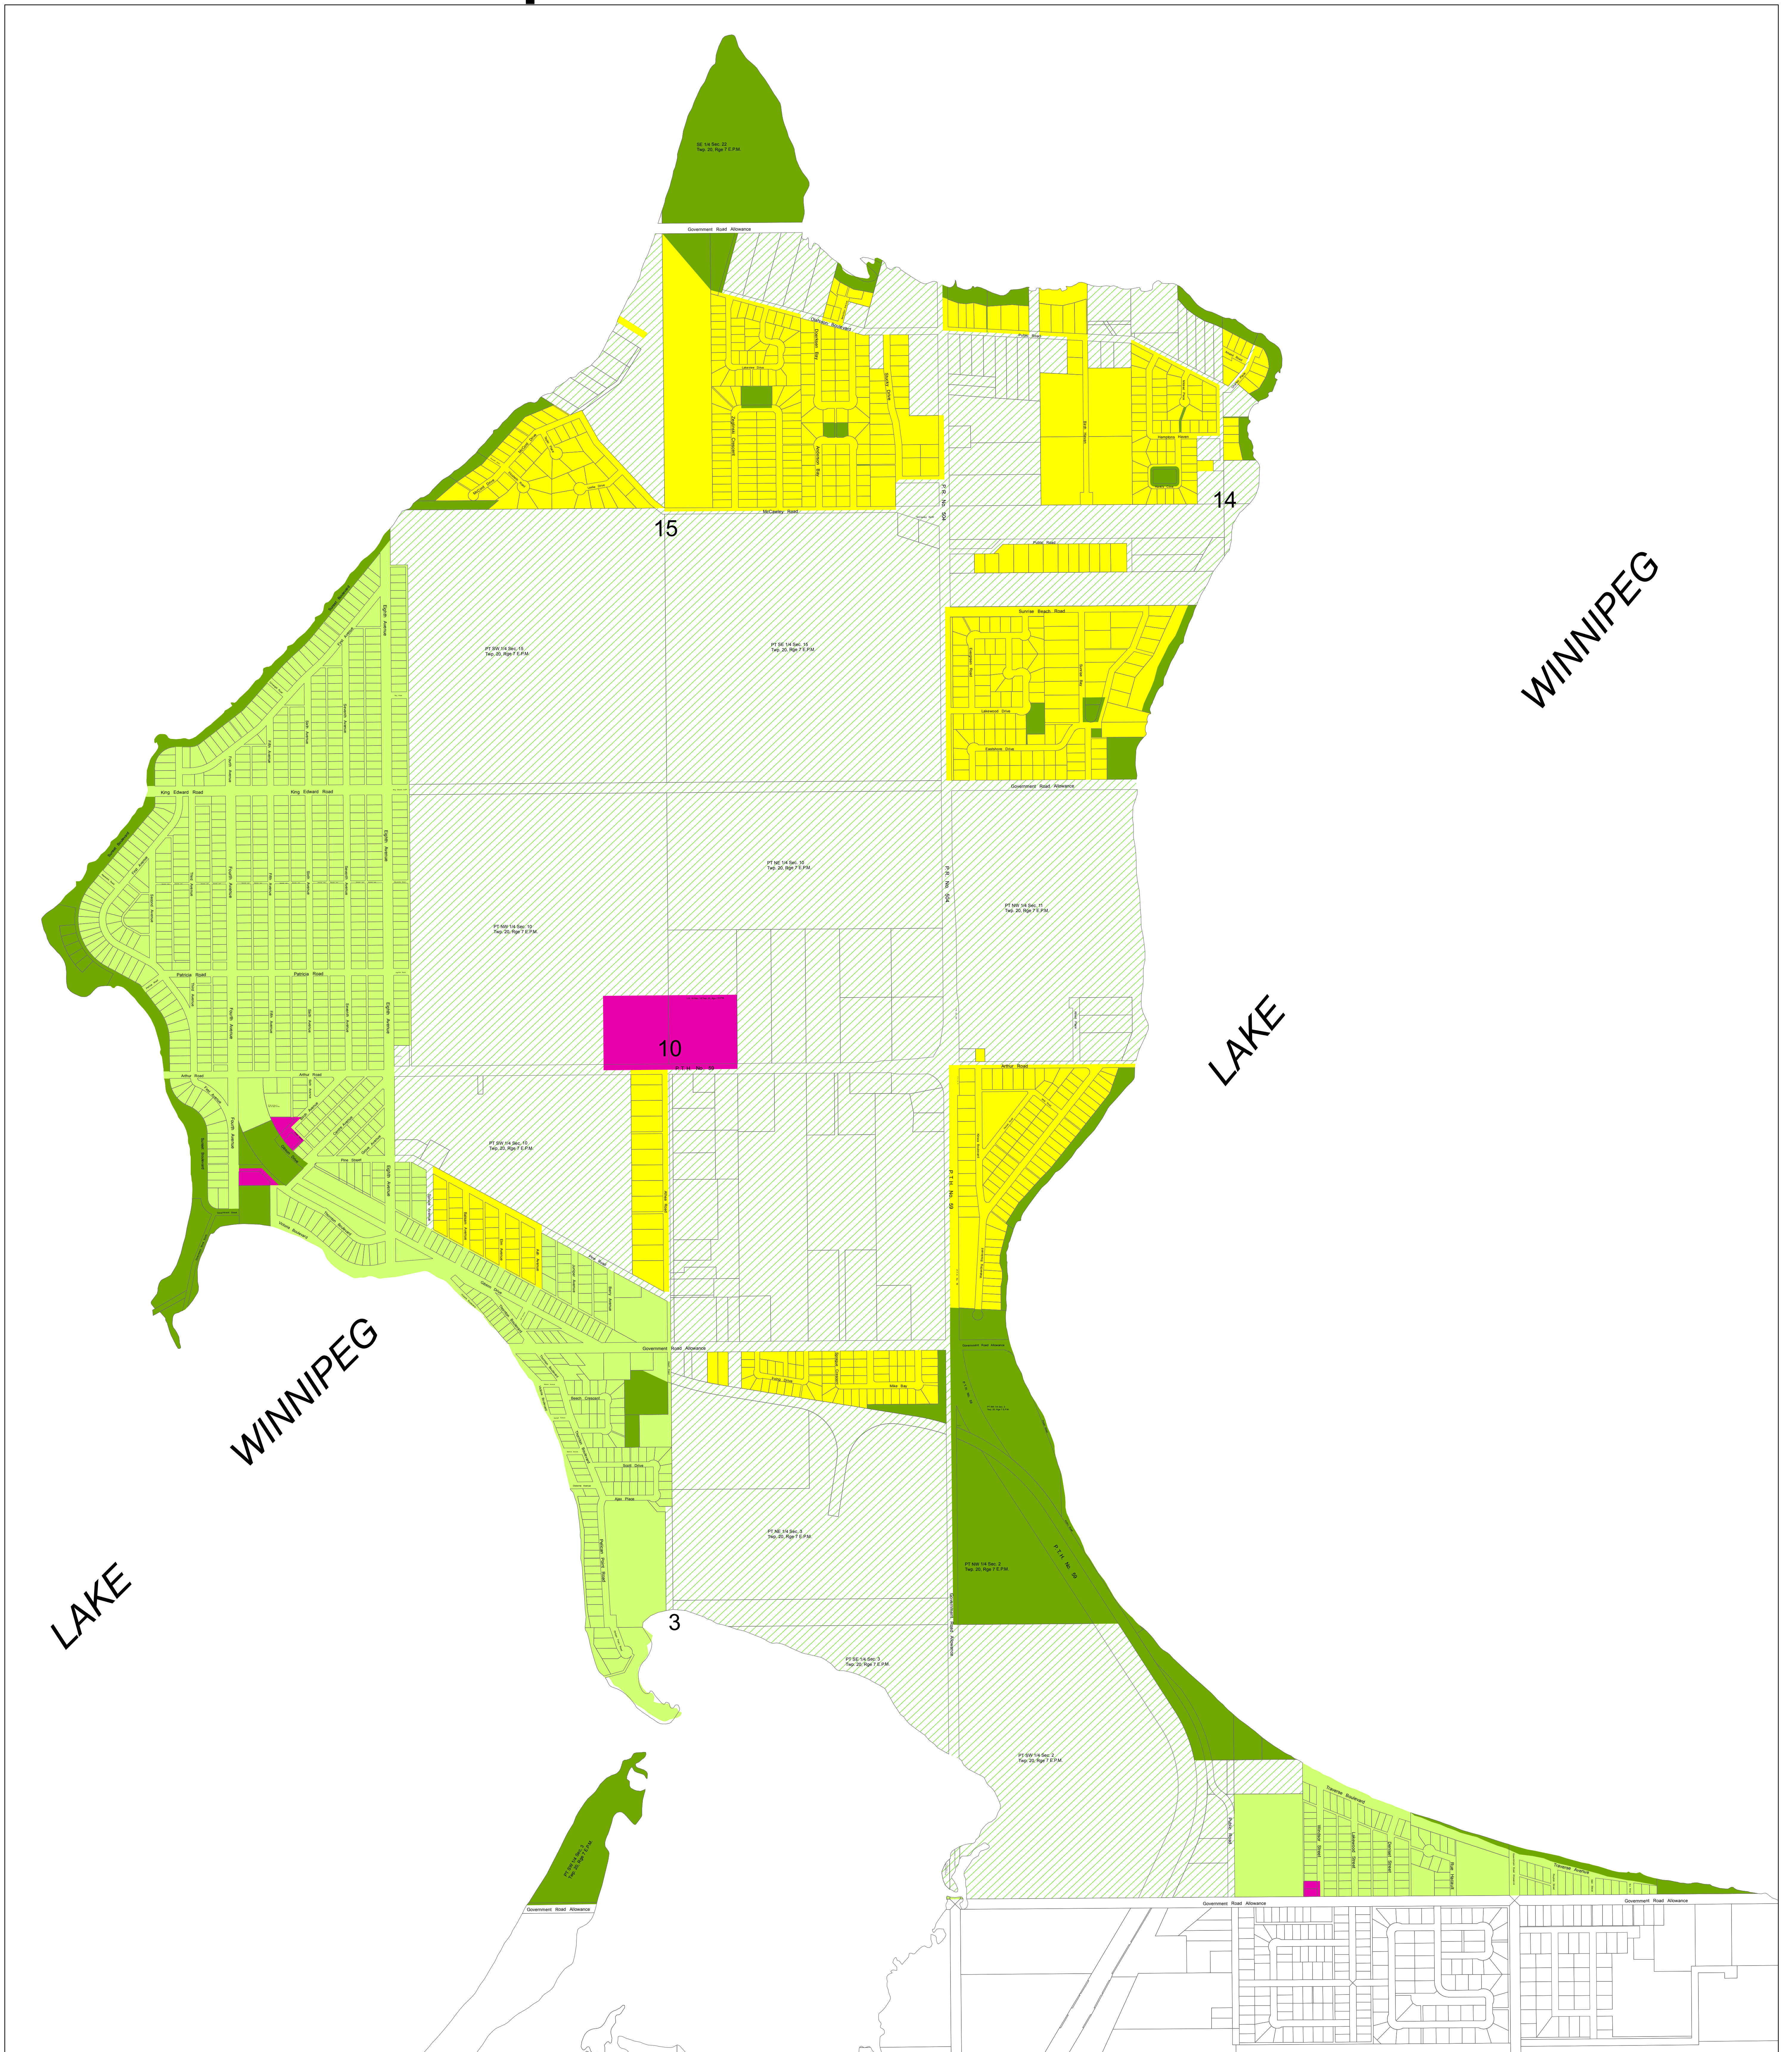

Land Use Concept

RM of Victoria Beach

Development Plan

Twp. 20 Rge, 7E

Legend

- Community Area
- Open Space Area
- Residential Area
- Cottage Area
- Conservation Area

Manitoba Local Government
 Date: June 29, 2011
 Dep. No. 198 - 70 - 101